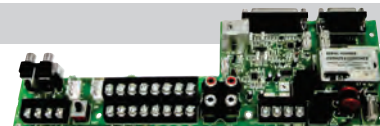

PCB Boards

300145-001

Part Number	Description	Genesis	Rhapsody	Ovation	Maestro	Allegro	MX	Virtuo	Playdium	Conversion Kit
300031-002	TouchTunes I/O Board Assembly, Power Distribution PCB	X	X							
300107-001	TouchTunes PCB, MJS I/O Digital Signal Processor Assembly			X	X	X				
300139-001	TouchTunes Manager PCB with I Button	X	X							
300145-001	TouchTunes Power Distribution PCB Genesis & Rhapsody	X	X							
300604-001	TouchTunes Brand Bar Strip Ring for Virtuo Play Button							X