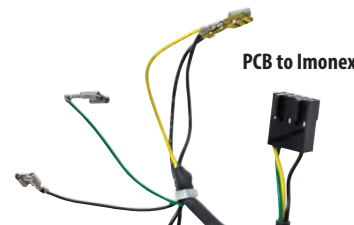

Cables

PCB Cables

PCB to Bill Acceptor

PCB to PC

PCB to PC (Power)
300189-013

PCB to Imonex

PCB to Bill Acceptor

| Part Number | Description | Genesis | Rhapsody | Ovation | Maestro | Allegro | MX | Virtuo | Playdium | Conversion Kit |
|-------------|---|---------|----------|---------|---------|---------|----|--------|----------|----------------|
| 300046-015 | TouchTunes Cable, PCB to Bill Acceptor | | | | X | | | | | |
| 300046-030 | TouchTunes Cable, PCB to Bill Acceptor, 30" | | | X | X | X | | | | |
| 300046-084 | TouchTunes Cable, PCB to Bill Acceptor, 84" | | | | | | | | | |

PCB to PC

| Part Number | Description | Genesis | Rhapsody | Ovation | Maestro | Allegro | MX | Virtuo | Playdium | Conversion Kit |
|-------------|--|---------|----------|---------|---------|---------|----|--------|----------|----------------|
| 300039-001 | TouchTunes Cable, PCB to PC, 26 pin, 12" | X | X | | | | | | | |
| 300039-025 | TouchTunes Cable, PCB to PC, 26 pin, 25" | | | | X | X | | | | |
| 300189-024 | TouchTunes 24" Cable, PCB to PC, Power | | | X | X | X | | | | |
| 300189-026 | TouchTunes Cable, PCB to PC, Power, 26" | | | X | X | X | | | | |
| 300189-013 | TouchTunes Cable, PCB to PC, Power, 13" | | | | | | | | | |