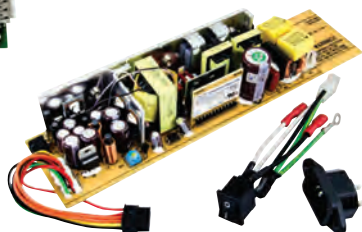

300110-001