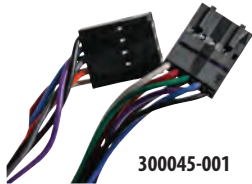

Harnesses

300038-001

300163-060

300504-048

300045-001

300170-032

300288-024

| Part Number | Description | Genesis | Rhapsody | Ovation | Maestro | Allegro | MX | Virtuo | Playdium | Conversion Kit |
|-------------|---|---------|----------|---------|---------|---------|----|--------|----------|----------------|
| 300038-001 | TouchTunes Harness, Control, Light show | | | | X | | | | | |
| 300040-002 | TouchTunes Harness, Cable, HD15, M45DEG, M-STR, 15' | | | | | | | | | |
| 300041-002 | TouchTunes Harness, Cable, DB9,M-90DEG, F-STR, 15' | | | | | | | | | |
| 300045-001 | TouchTunes Harness, LS Control to Side LED | | | | X | | | | | |
| 300163-060 | TouchTunes Harness, Cable, Video, 60" | X | X | X | X | X | X | X | | |
| 300170-032 | TouchTunes Harness, Power Cable, Samsung, 32" | | | | X | | | | | |
| 300288-024 | TouchTunes Harness, JCB PSU, extension, 24" | | | X | | | | | | |
| 300298-001 | TouchTunes Harness, Squid, MX-1 TouchTunes | | | | | | X | | | |
| 300362-060 | TouchTunes Harness Kit Squid, Wall, 5' | | | | | | | | | |
| 300364-009 | TouchTunes Harness, Imonex CA, MX1 | | | | | | X | | | |
| 300376-001 | TouchTunes Harness TouchTunes Jukebox Squid, Maestro Kit JCB Upgrade | | | | X | | | | | |
| 300504-048 | TouchTunes Harness, DVI-DVI, M-M,48" | | | | | | | | | X |
| 300362-120 | TouchTunes Harness, Squid Cable, Conv Kits, 10 Feet | | | | | | X | | | |
| 300298-001 | TouchTunes Harness, Squid, MX-1 | | | | | | | | | |
| 300371-006 | TouchTunes Harness, Adapter, DC Power, Elo To General Touch | | | | | | | | | X |
| 300299-050 | TouchTunes Harness, Id Module To Rf Remote Reciever, Cable, Floor 50" | | | | | | | | | X |
| 300319-060 | TouchTunes Harness, DB9-Male To DB9-Female,60" | | | | | | X | | | |
| 300299-003 | TouchTunes Harness ID Module To RF Reciever, MX-1 | | | | | | | X | | |