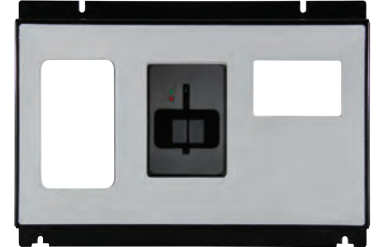

Brackets

Payment Brackets

400037-001

400101-001

400241-001

400241-004

| Part Number | Description | Genesis | Rhapsody | Ovation | Maestro | Allegro | MX | Virtuo | Playdium | Conversion Kit |
|-------------|--|---------|----------|---------|---------|---------|----|--------|----------|----------------|
| 400037-001 | TouchTunes Grey Payment Bezel for Genesis | X | | | | | | | | |
| 400101-001 | TouchTunes Payment Means Bracket for Maestro I | | | | X | | | | | |
| 400151-001 | TouchTunes Payment Means Bezel for Rhapsody | | X | | | | | | | |
| 400241-001 | TouchTunes Payment Bracket, USA | | | X | X | X | X | | | |
| 400241-004 | TouchTunes Payment Bracket (+CardR), USA | | | X | X | X | X | | | |
| 400502-001 | TouchTunes Payment Plate, Dual BA, US | | | X | X | X | X | | | |
| 900215-007 | TouchTunes Generic Payment Bracket Label | | | X | X | X | X | | | |