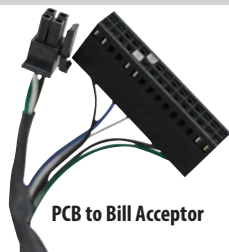

Cables

PCB Cables

PCB to Bill Acceptor

PCB to PC

PCB to PC (Power)
300189-013

PCB to Imonex

PCB to Bill Acceptor

| Part Number | Description | Genesis | Rhapsody | Ovation | Maestro | Allegro | MX | Virtuo | Playdium | Conversion Kit |
|-------------|---|---------|----------|---------|---------|---------|----|--------|----------|----------------|
| 300046-015 | TouchTunes Cable, PCB to Bill Acceptor | | | | X | | | | | |
| 300046-030 | TouchTunes Cable, PCB to Bill Acceptor, 30" | | | X | X | X | | | | |
| 300046-084 | TouchTunes Cable, PCB to Bill Acceptor, 84" | | | | | | | | | |